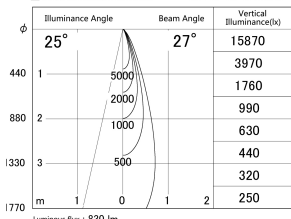

■ Lighting Distribution Curve (cd/1000 lm)