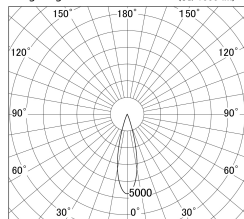

■ Lighting Distribution Curve (cd/1000 lm)