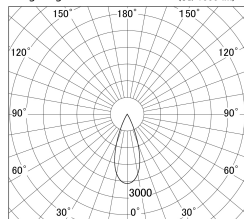

Installation	Recessed mount
Type	Lens type adjustable downlight: Antiglare type
Fixture wattage	7.5W
Beam angle	38deg
Color Temp.	3000K
CRI	Ra>90
Luminous	797 lm
Body	Die-castaluminumalloy
Body finish	N/A
Trim finish	White
Reflector finish	Dark Mirror
IP Rate	IP20
Light source	COB module
Input Voltage	AC220~240V
Dimming Type	Non-Dimmable
Certificate	CE,CCC
Cut Hole	100mm

■ Lighting Distribution Curve (cd/1000 lm)