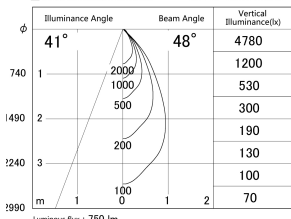

■ Lighting Distribution Curve (cd/1000 lm)