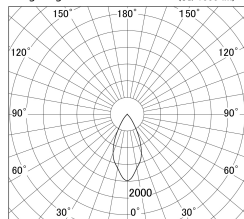

■ Lighting Distribution Curve (cd/1000 lm)