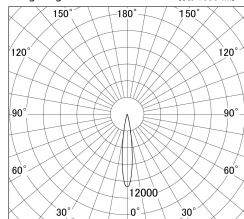

■ Lighting Distribution Curve (cd/1000 lm)

Illuminance Angle	Beam Angle	Vertical Illuminance(lx)
15°	16°	4100
1		10270
2		4570
3		2570
5		1640
10		1140
20		840
30		640

Luminous flux : 990 lm

Installation	Recessed mount
Type	Lens type adjustable downlight: Antiglare type
Fixture wattage	14.5W
Beam angle	16deg
Color Temp.	3000K
CRI	Ra>90
Luminous	990 lm
Body	Die-castaluminumalloy
Body finish	N/A
Trim finish	White
Reflector finish	Dark Mirror
IP Rate	IP20
Light source	COB module
Input Voltage	AC220~240V
Dimming Type	Non-Dimmable
Certificate	CE,CCC
Cut Hole	100mm