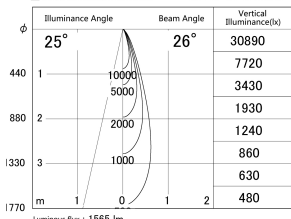

■ Lighting Distribution Curve (cd/1000 lm)