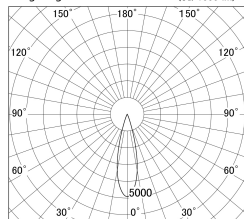

■ Lighting Distribution Curve (cd/1000 lm)