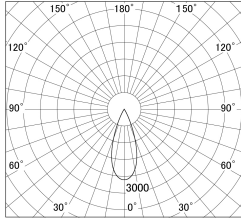

■ Lighting Distribution Curve (cd/1000 lm)