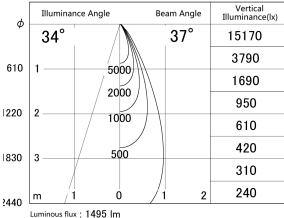

■ Lighting Distribution Curve (cd/1000 lm)