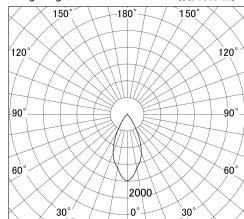

Installation	Recessed mount
Type	Lens type adjustable downlight: Antiglare type
Fixture wattage	14.5W
Beam angle	48deg
Color Temp.	3000K
CRI	Ra>90
Luminous	1410 lm
Body	Die-castaluminumalloy
Body finish	N/A
Trim finish	White
Reflector finish	Dark Mirror
IP Rate	IP20
Light source	COB module
Input Voltage	AC220~240V
Dimming Type	Non-Dimmable
Certificate	CE,CCC
Cut Hole	100mm

■ Lighting Distribution Curve (cd/1000 lm)