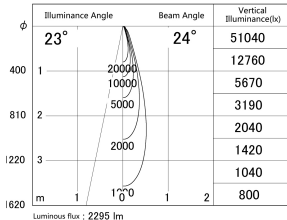

■ Lighting Distribution Curve (cd/1000 lm)