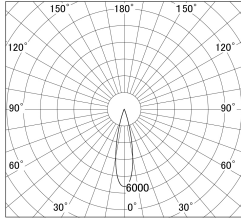

■ Lighting Distribution Curve (cd/1000 lm)