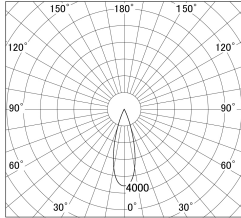

■ Lighting Distribution Curve (cd/1000 lm)