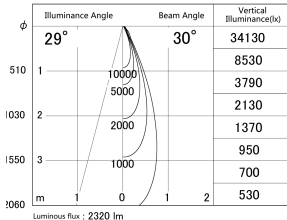

■ Lighting Distribution Curve (cd/1000 lm)