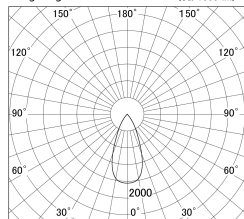

■ Lighting Distribution Curve (cd/1000 lm)