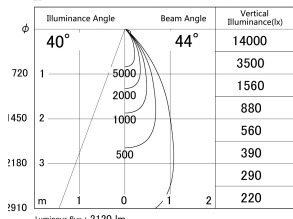

■ Lighting Distribution Curve (cd/1000 lm)