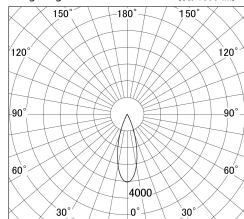

■ Lighting Distribution Curve (cd/1000 lm)