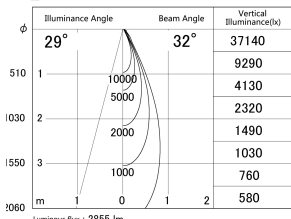

■ Lighting Distribution Curve (cd/1000 lm)