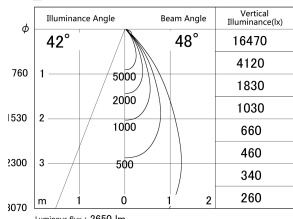

■ Lighting Distribution Curve (cd/1000 lm)