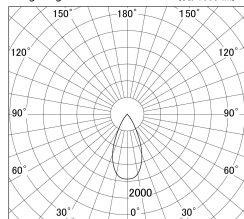

■ Lighting Distribution Curve (cd/1000 lm)