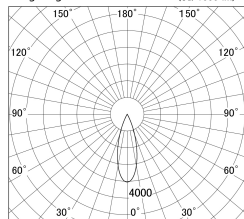

■ Lighting Distribution Curve (cd/1000 lm)