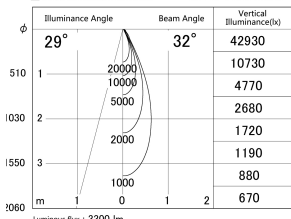

■ Lighting Distribution Curve (cd/1000 lm)