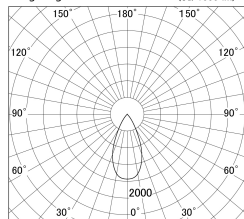

Installation	Recessed mount
Type	Lens type adjustable downlight: Antiglare type
Fixture wattage	28W
Beam angle	48deg
Color Temp.	3000K
CRI	Ra>90
Luminous	3063 lm
Body	Die-castaluminumalloy
Body finish	N/A
Trim finish	White
Reflector finish	Dark Mirror
IP Rate	IP20
Light source	COB module
Input Voltage	AC220~240V
Dimming Type	Non-Dimmable
Certificate	CE,CCC
Cut Hole	125mm

■ Lighting Distribution Curve (cd/1000 lm)