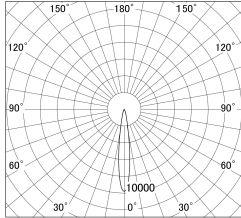

■ Lighting Distribution Curve (cd/1000 lm)