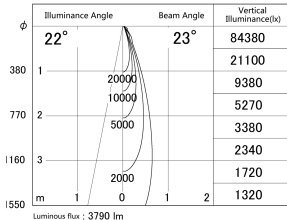

■ Lighting Distribution Curve (cd/1000 lm)