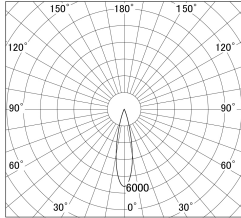

■ Lighting Distribution Curve (cd/1000 lm)