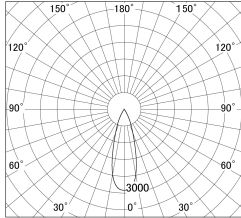

■ Lighting Distribution Curve (cd/1000 lm)