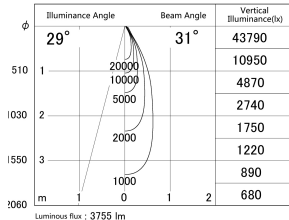

■ Lighting Distribution Curve (cd/1000 lm)