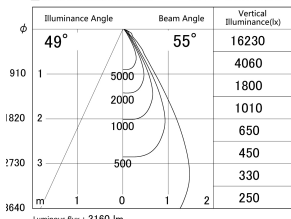

■ Lighting Distribution Curve (cd/1000 lm)