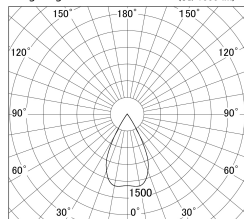

■ Lighting Distribution Curve (cd/1000 lm)