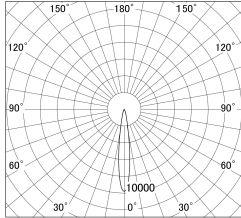

Item no. DD146-4015DW9030

Series Name: Cledy versa L-G Antiglare
(DD146-AG)

Dark Mirror Reflector

Lighting Distribution Curve (cd/1000 lm)

Direct Horizontal Illuminance DD146-4015DW9030

Illuminance Angle	Beam Angle	Vertical Illuminance(lx)
14°	15°	126030
1		31510
2		14000
3		7880
4		5040
5		3500
6		2570
7		1970

Luminous flux : 3200 lm

Installation	Recessed mount
Type	Lens type adjustable downlight: Antiglare type
Fixture wattage	36W
Beam angle	15deg
Color Temp.	3000K
CRI	Ra>90
Luminous	3199 lm
Body	Die-castaluminumalloy
Body finish	N/A
Trim finish	White
Reflector finish	Dark Mirror
IP Rate	IP20
Light source	COB module
Input Voltage	AC220~240V
Dimming Type	Non-Dimmable
Certificate	CE,CCC
Cut Hole	150mm