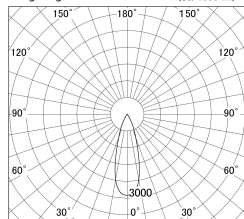

Installation	Recessed mount
Type	Lens type adjustable downlight: Antiglare type
Fixture wattage	36W
Beam angle	31deg
Color Temp.	3000K
CRI	Ra>90
Luminous	4182 lm
Body	Die-castaluminum alloy
Body finish	N/A
Trim finish	White
Reflector finish	Dark Mirror
IP Rate	IP20
Light source	COB module
Input Voltage	AC220~240V
Dimming Type	Non-Dimmable
Certificate	CE,CCC
Cut Hole	150mm

Lighting Distribution Curve (cd/1000 lm)