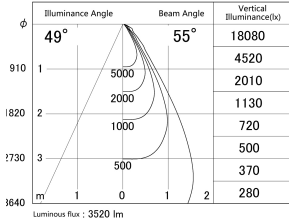

■ Lighting Distribution Curve (cd/1000 lm)