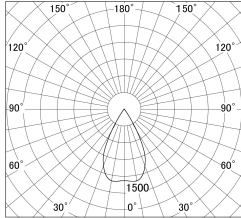

■ Lighting Distribution Curve (cd/1000 lm)