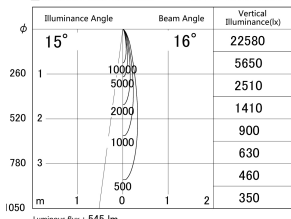

■ Lighting Distribution Curve (cd/1000 lm)