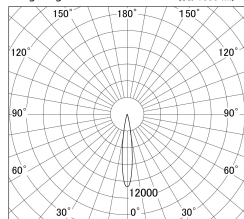

■ Lighting Distribution Curve (cd/1000 lm)