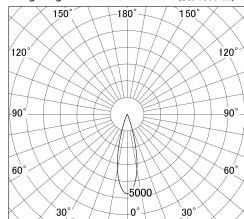

■ Lighting Distribution Curve (cd/1000 lm)