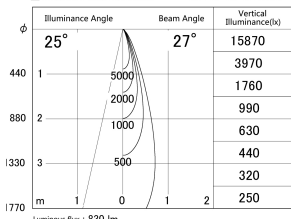

■ Lighting Distribution Curve (cd/1000 lm)