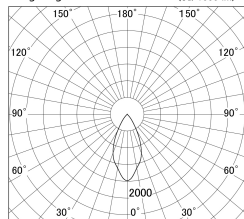

■ Lighting Distribution Curve (cd/1000 lm)