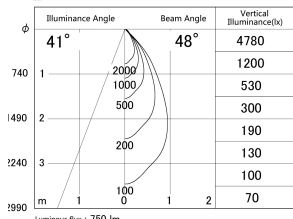

■ Lighting Distribution Curve (cd/1000 lm)