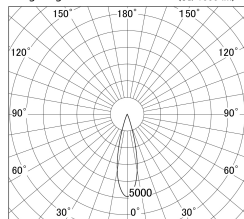

■ Lighting Distribution Curve (cd/1000 lm)