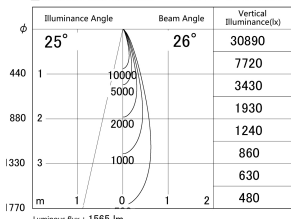

■ Lighting Distribution Curve (cd/1000 lm)