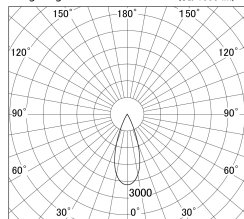

Installation	Recessed mount
Type	Lens type adjustable downlight: Antiglare type
Fixture wattage	14.5W
Beam angle	37deg
Color Temp.	3000K
CRI	Ra>90
Luminous	1496 lm
Body	Die-castaluminumalloy
Body finish	N/A
Trim finish	Black
Reflector finish	Dark Mirror
IP Rate	IP20
Light source	COB module
Input Voltage	AC220~240V
Dimming Type	Non-Dimmable
Certificate	CE,CCC
Cut Hole	100mm

■ Lighting Distribution Curve (cd/1000 lm)