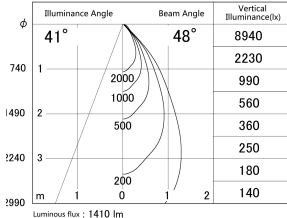

■ Lighting Distribution Curve (cd/1000 lm)