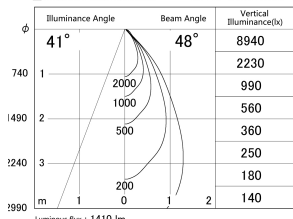

■ Lighting Distribution Curve (cd/1000 lm)