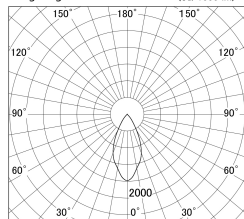

■ Lighting Distribution Curve (cd/1000 lm)