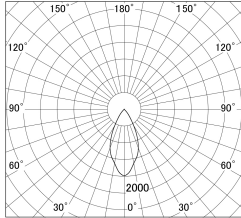

■ Lighting Distribution Curve (cd/1000 lm)