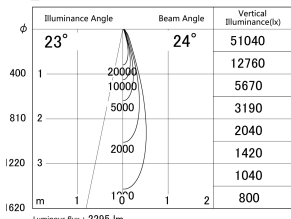

■ Lighting Distribution Curve (cd/1000 lm)