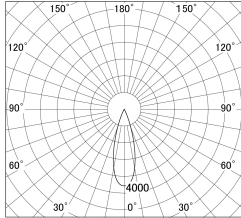

■ Lighting Distribution Curve (cd/1000 lm)