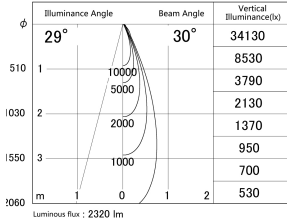

■ Lighting Distribution Curve (cd/1000 lm)