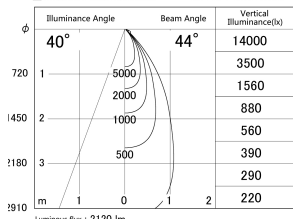

■ Lighting Distribution Curve (cd/1000 lm)