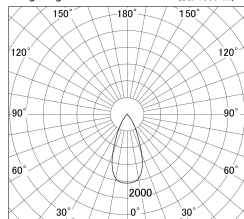

■ Lighting Distribution Curve (cd/1000 lm)