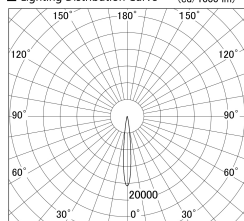

■ Lighting Distribution Curve (cd/1000 lm)