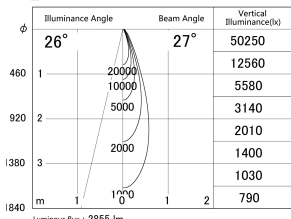

■ Lighting Distribution Curve (cd/1000 lm)