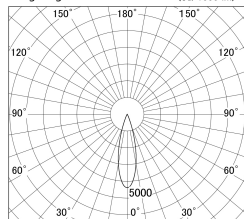

■ Lighting Distribution Curve (cd/1000 lm)