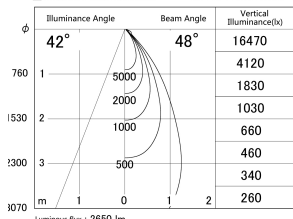

■ Lighting Distribution Curve (cd/1000 lm)