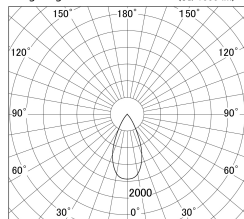

■ Lighting Distribution Curve (cd/1000 lm)