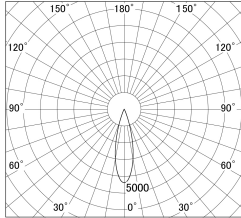

■ Lighting Distribution Curve (cd/1000 lm)