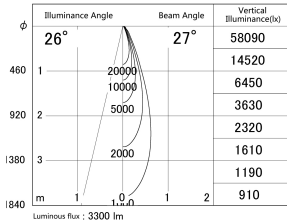

■ Lighting Distribution Curve (cd/1000 lm)