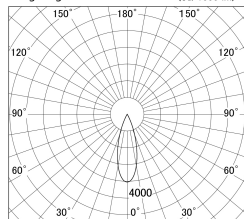

■ Lighting Distribution Curve (cd/1000 lm)