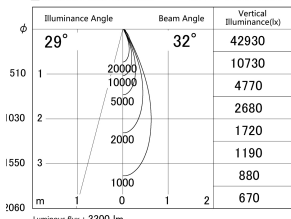

■ Lighting Distribution Curve (cd/1000 lm)