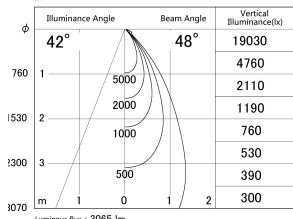

■ Lighting Distribution Curve (cd/1000 lm)