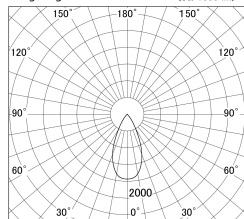

■ Lighting Distribution Curve (cd/1000 lm)