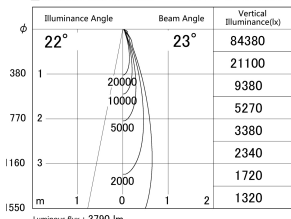

■ Lighting Distribution Curve (cd/1000 lm)