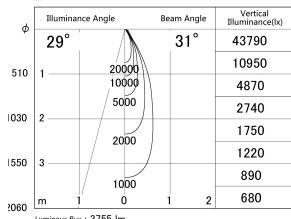

■ Lighting Distribution Curve (cd/1000 lm)