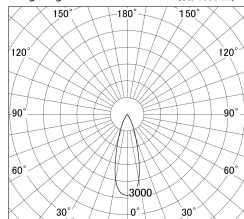

■ Lighting Distribution Curve (cd/1000 lm)