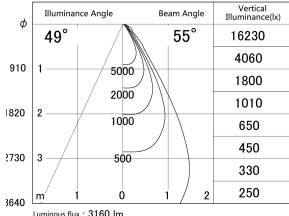

■ Lighting Distribution Curve (cd/1000 lm)