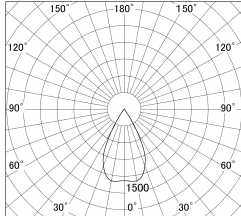

■ Lighting Distribution Curve (cd/1000 lm)