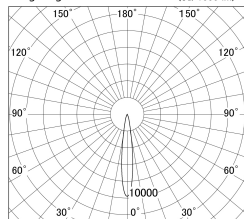

■ Lighting Distribution Curve (cd/1000 lm)