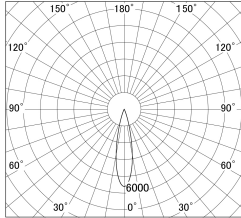

■ Lighting Distribution Curve (cd/1000 lm)