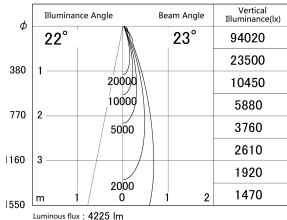

■ Lighting Distribution Curve (cd/1000 lm)