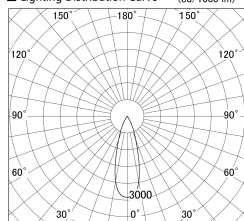

Installation	Recessed mount
Type	Lens type adjustable downlight: Antiglare type
Fixture wattage	36W
Beam angle	31deg
Color Temp.	3000K
CRI	Ra>90
Luminous	4182 lm
Body	Die-castaluminum alloy
Body finish	N/A
Trim finish	Black
Reflector finish	Dark Mirror
IP Rate	IP20
Light source	COB module
Input Voltage	AC220~240V
Dimming Type	Non-Dimmable
Certificate	CE,CCC
Cut Hole	150mm

Lighting Distribution Curve (cd/1000 lm)