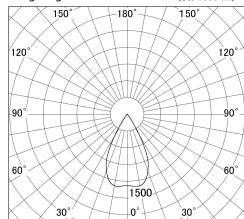

■ Lighting Distribution Curve (cd/1000 lm)