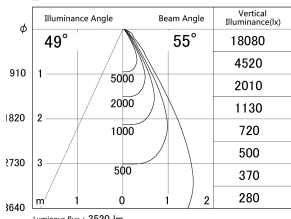

■ Lighting Distribution Curve (cd/1000 lm)