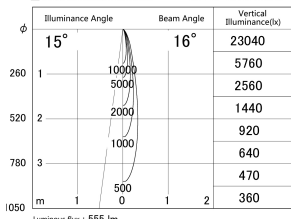

■ Lighting Distribution Curve (cd/1000 lm)