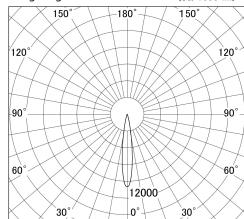

■ Lighting Distribution Curve (cd/1000 lm)