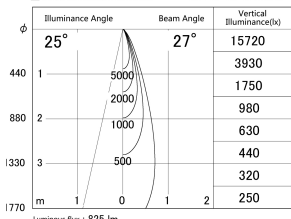

■ Lighting Distribution Curve (cd/1000 lm)