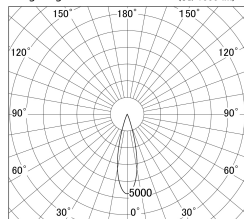

■ Lighting Distribution Curve (cd/1000 lm)