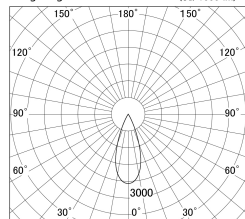

Installation	Recessed mount
Type	Lens type adjustable downlight: Antiglare type
Fixture wattage	7.5W
Beam angle	38deg
Color Temp.	3500K
CRI	Ra>90
Luminous	789 lm
Body	Die-castaluminumalloy
Body finish	N/A
Trim finish	White
Reflector finish	Dark Mirror
IP Rate	IP20
Light source	COB module
Input Voltage	AC220~240V
Dimming Type	Non-Dimmable
Certificate	CE,CCC
Cut Hole	100mm

■ Lighting Distribution Curve (cd/1000 lm)