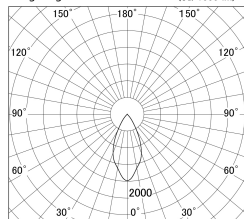

Installation	Recessed mount
Type	Lens type adjustable downlight: Antiglare type
Fixture wattage	7.5W
Beam angle	48deg
Color Temp.	3500K
CRI	Ra>90
Luminous	743 lm
Body	Die-castaluminumalloy
Body finish	N/A
Trim finish	White
Reflector finish	Dark Mirror
IP Rate	IP20
Light source	COB module
Input Voltage	AC220~240V
Dimming Type	Non-Dimmable
Certificate	CE,CCC
Cut Hole	100mm

Lighting Distribution Curve (cd/1000 lm)