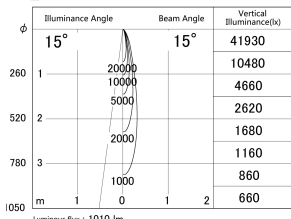

■ Lighting Distribution Curve (cd/1000 lm)