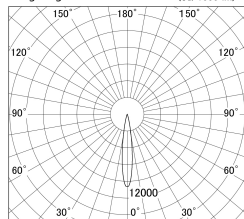

■ Lighting Distribution Curve (cd/1000 lm)