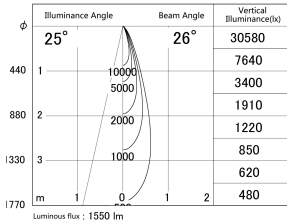

■ Lighting Distribution Curve (cd/1000 lm)