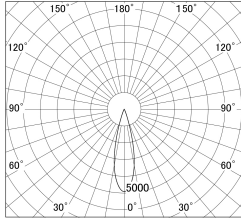

■ Lighting Distribution Curve (cd/1000 lm)