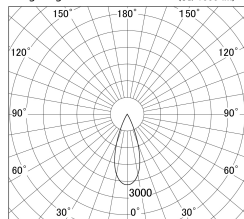

■ Lighting Distribution Curve (cd/1000 lm)