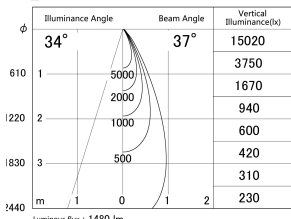

■ Lighting Distribution Curve (cd/1000 lm)